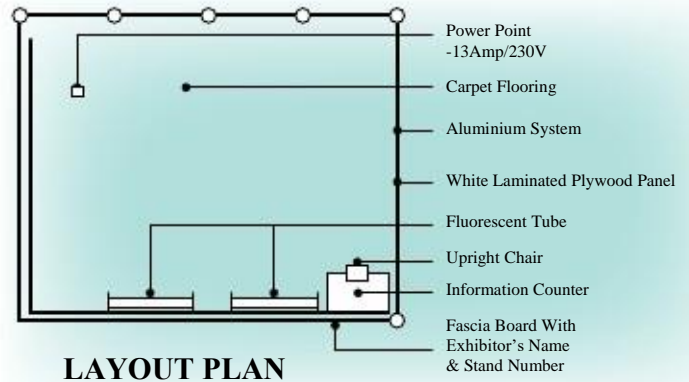

Participation Made Easy

This complete built up shell scheme will minimise your booth design problem.

How Much Will It Cost

You have the choice of designing your own booth or buy a complete built-up shell scheme booth from the organisers.

- **Space only** RM14,030 per 9 square metre (RM1,560 per square metre)
- **Shell Scheme** RM15,600 per 9 square metre (RM1,750 per square metre)

*Include space, walls, carpets, lightings, company's name, 13amp power point, one reception desk and one upright chair.