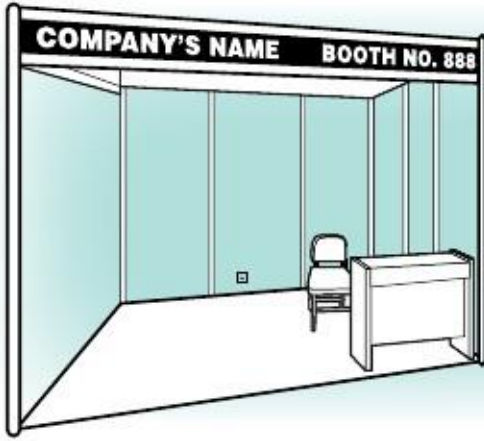

Participation Made Easy

This complete built up shell scheme will minimise your booth design problem.

How Much Will It Cost

You have the choice of designing your own booth or buy a complete built-up shell scheme booth from the organisers.

- **Space only** RM14,030 per 9 square metre (RM1,560 per square metre)
- **Shell Scheme** RM15,600 per 9 square metre (RM1,750 per square metre)

*Include space, walls, carpets, lightings, company's name, 13amp power point, one reception desk and one upright chair.

Priority Space Reservation Form

Fax Now to 03-2201 8322

Email: sofia@mra.com.my

Global Retail Summit
18th APRCE 2017
 Kuala Lumpur Convention Centre, Malaysia
Transformation, Creativity & Beyond
 25th – 27th October 2017